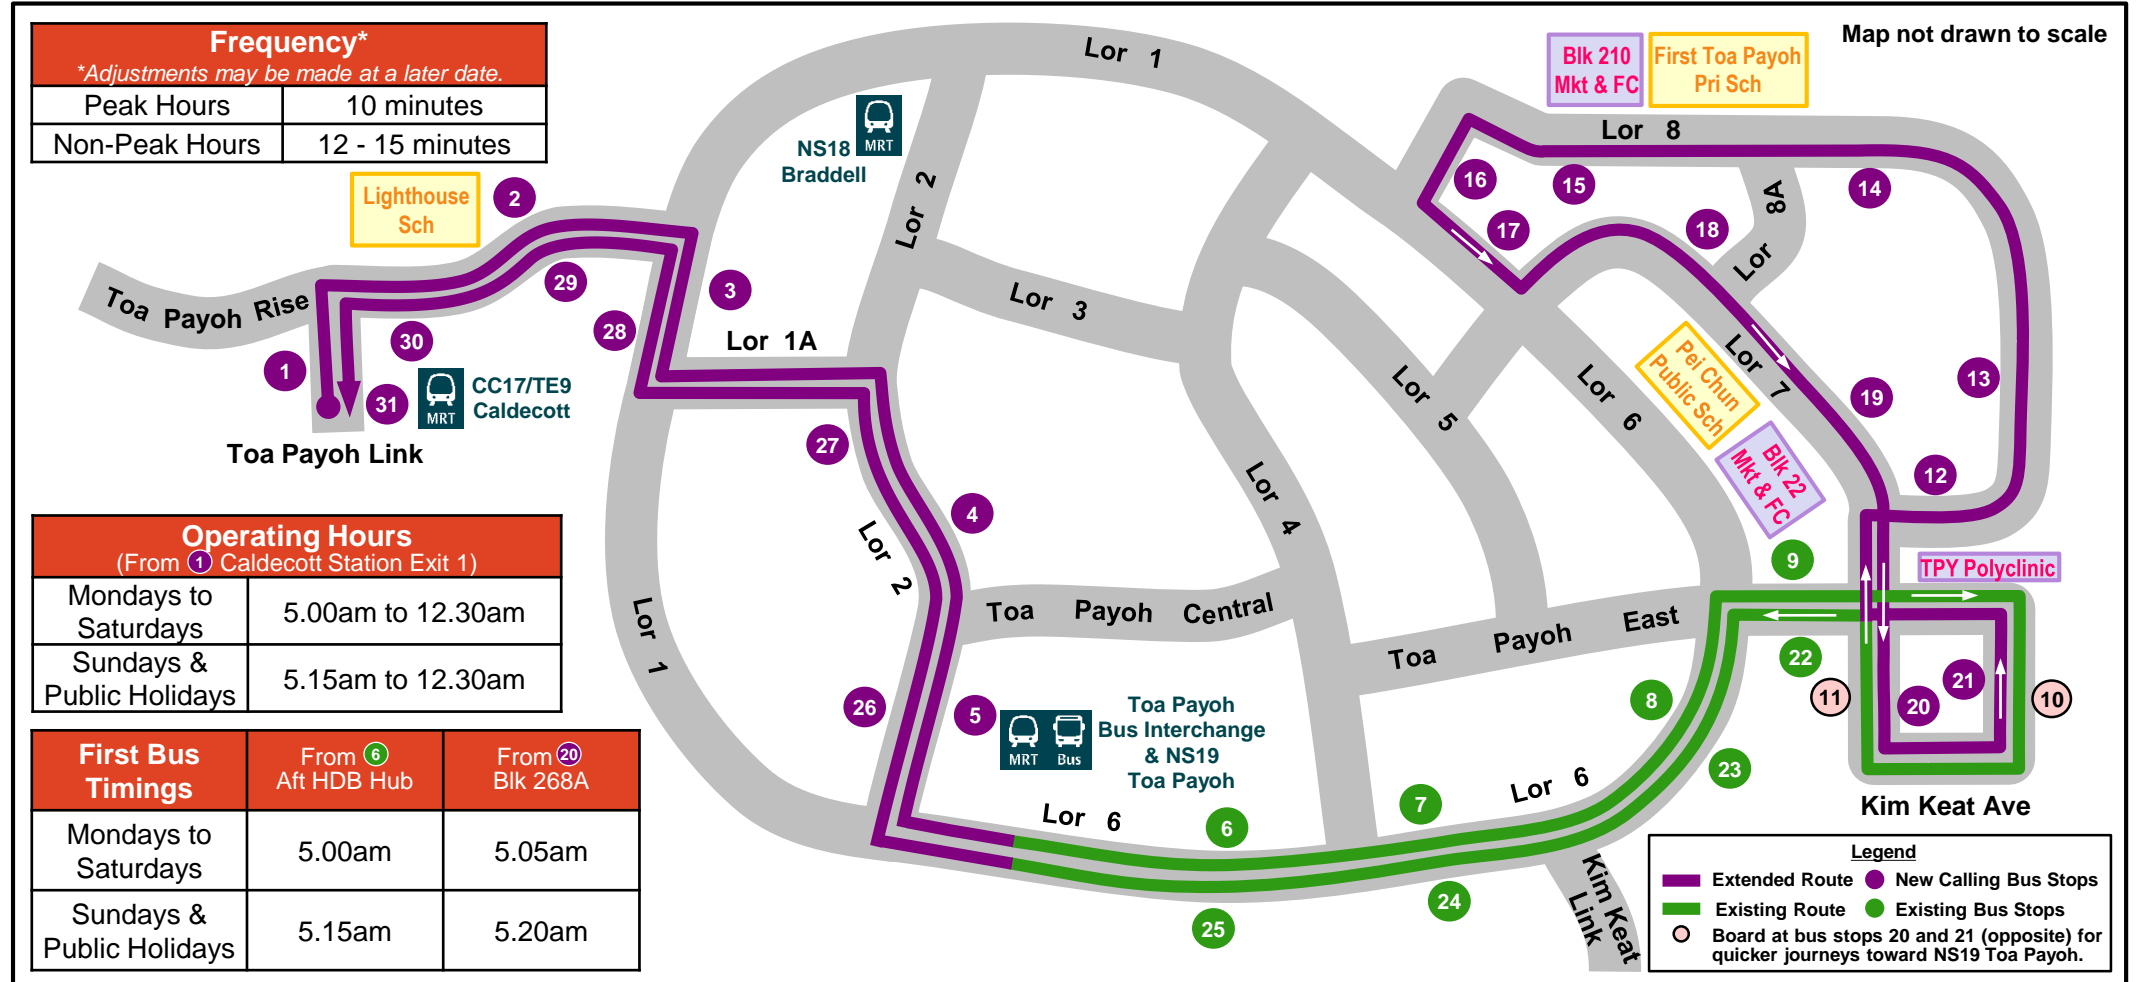

Extended Route of Service 230							
Towards Lorong 8 Toa Payoh				Towards Caldecott MRT Station			
Road Name	#	Bus Stop Code	Bus Stop Description	Road Name	#	Bus Stop Code	Bus Stop Description
Toa Payoh Link	1	52559	Caldecott Stn Exit 1	Lorong 6 Toa Payoh	16	52361	Blk 1
Toa Payoh Rise	2	52211	Lighthouse Sch	Lorong 6 Toa Payoh	17	52351	Blk 2
Lorong 1 Toa Payoh	3	52159	Blk 128	Lorong 7 Toa Payoh	18	52431	Blk 5
Lorong 2 Toa Payoh	4	52199	Blk 84B	Lorong 7 Toa Payoh	19	52421	Blk 12
Lorong 2 Toa Payoh	5	52189	Toa Payoh Stn	Toa Payoh East	20	52571	Blk 268A
Lorong 6 Toa Payoh	6	52509	Aft HDB Hub	Kim Keat Avenue	21	52561	Blk 269A
Lorong 6 Toa Payoh	7	52329	Aft Lor 4 Toa Payoh	Toa Payoh East	22	52319	Blk 25
Lorong 6 Toa Payoh	8	52339	Opp Blk 26	Lorong 6 Toa Payoh	23	52331	Blk 27
Toa Payoh East	9	52311	Blk 23	Lorong 6 Toa Payoh	24	52321	Aft SAFRA Toa Payoh
Kim Keat Avenue	10	52569	Opp Blk 269A	Lorong 6 Toa Payoh	25	52501	Toa Payoh Swim Cplx
Toa Payoh East	11	52579	Blk 259	Lorong 2 Toa Payoh	26	52181	Opp Toa Payoh Stn
Lorong 8 Toa Payoh	12	52489	Opp Toa Payoh Polyclinic	Lorong 2 Toa Payoh	27	52191	Blk 138B
Lorong 8 Toa Payoh	13	52399	Blk 231	Lorong 1 Toa Payoh	28	52151	Blk 131
Lorong 8 Toa Payoh	14	52389	Blk 227	Toa Payoh Rise	29	51199	Blk 131B
Lorong 8 Toa Payoh	15	52531	Opp Blk 210 Mkt/FC	Toa Payoh Rise	30	52219	Bef Caldecott Stn Exit 3
				Toa Payoh Link	31	52581	Bef Caldecott Stn Exit 4*

New Calling Bus Stops
Board at bus stops 20 and 21 (opposite) for quicker journeys toward NS19 Toa Payoh. * Alighting Only

Frequency*	
*Adjustments may be made at a later date.	
Peak Hours	10 minutes
Non-Peak Hours	12 - 15 minutes

Operating Hours (From 1 Caldecott Station Exit 1)	
Mondays to Saturdays	5.00am to 12.30am
Sundays & Public Holidays	5.15am to 12.30am

First Bus Timings	From 6 Aft HDB Hub	From 20 Blk 268A
Mondays to Saturdays	5.00am	5.05am
Sundays & Public Holidays	5.15am	5.20am

For more information, please call SBS Transit Customer Care at 1800-287 2727 (7.30am - 8.00pm daily) or visit www.sbstransit.com.sg ● 欲知更多详情，请致电新捷运客户关怀 1800-287 2727（每日早上7时30分至晚上8时）或查阅我们的网站 www.sbstransit.com.sg ● Untuk keterangan lanjut, sila hubungi Jagaan Pelanggan SBS Transit di talian 1800-287 2727 (7.30 pagi - 8 malam setiap hari) atau layari www.sbstransit.com.sg ● மேல் விவரங்களுக்கு, எஸ்பிஎஸ் டிரான்ஸிட்டு வாடிக்கையாளர் சேவை எண் 1800-287 2727 (தினமும் காலை 7.30 மணி - இரவு 8.00 மணி) அழைக்கவும் அல்லது www.sbstransit.com.sg என்ற இணையப் பக்கத்திற்குச் செல்லவும்